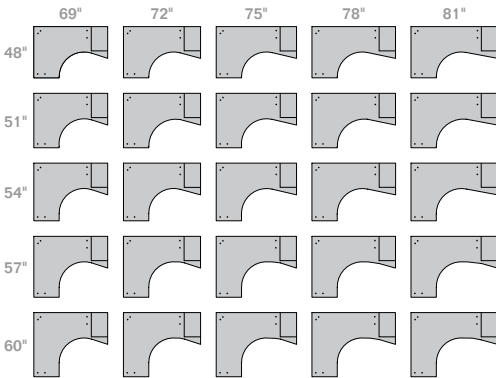

Statement of Line

Seven provides an essential kit of shapes to meet a broad array of footprints and applications from freestanding, open plan configurations to cubicle infill solutions.

EXTENDED CORNER 24

EXTENDED CORNER 30

RECTANGLE

INSET

GUEST CONFERENCE