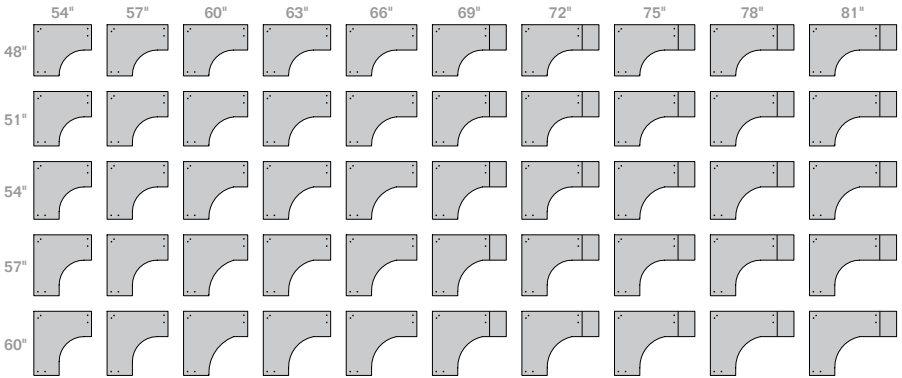

Statement of Line

Seven provides an essential kit of shapes to meet a broad array of footprints and applications from freestanding, open plan configurations to cubicle infill solutions.

EXTENDED CORNER 24

EXTENDED CORNER 30

RECTANGLE

INSET

GUEST CONFERENCE